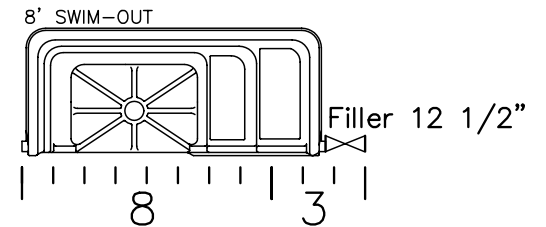

Buddy Seat + Filler = 8 Panels

Swim Out + Filler = 11 Panels

SAM Light = 2 Panels

Corner Stair + Filler = 8 Panels

In Wall Ladder + Filler = 3 Panels

Radius Stair = 7' - 7 1/2"