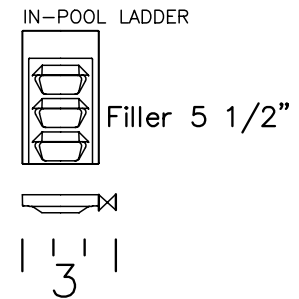

Buddy Seat + Filler = 8 Panels

Swim Out + Filler = 11 Panels

SAM Light = 2 Panels

Corner Stair + Filler = 8 Panels

In Wall Ladder + Filler = 3 Panels

Radius Stair = 7' - 7 1/2"