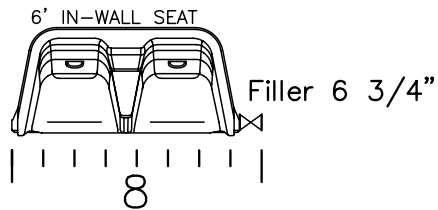

Buddy Seat + Filler = 8 Panels

Swim Out + Filler = 11 Panels

SAM Light = 2 Panels

Corner Stair + Filler = 8 Panels

In Wall Ladder + Filler = 3 Panels

Radius Stair = 7' - 7 1/2"