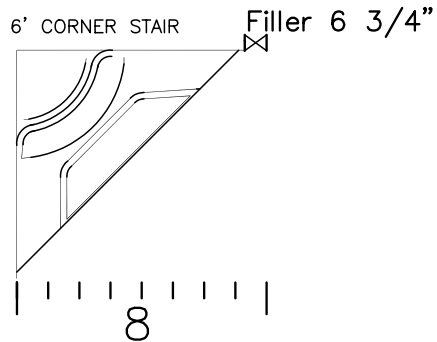

Buddy Seat + Filler = 8 Panels

Swim Out + Filler = 11 Panels

SAM Light = 2 Panels

Corner Stair + Filler = 8 Panels

In Wall Ladder + Filler = 3 Panels

Radius Stair = 7' - 7 1/2"